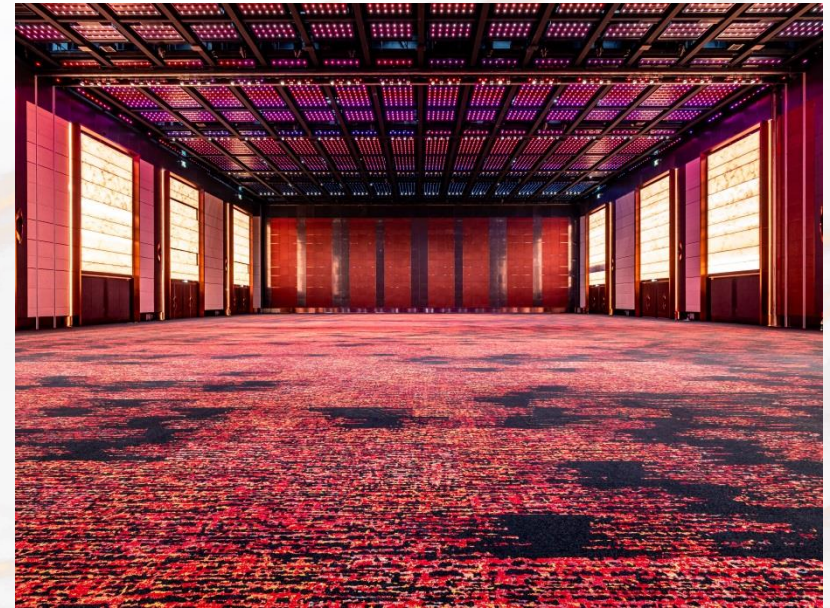

TRUE ICON HALL

TRUE ICON HALL is one of ICONSIAM's seven wonders, spans a gross area of 12,000 square meters and is home to 2 main halls that take up 2,775 square meters in total and 1,200-square meter foyer called Suralai Hall that overlooks the Chao Phraya River. These innovative halls are fully equipped with the most efficient ultra-high-speed internet and double operable walls to make divided halls completely soundproof. It also features 14 meeting rooms for 20 to 200 seats and can be flexibly combinable up to 520 theatre-style seatings.

Marvelous View for Pre Wedding Shoot

Marvelous View for Pre Wedding Shoot

Hall 1+2, Suralai Hall

Maximum Persons

Cocktail	950 persons
International Buffet	500 persons
Western Set	500 persons
Chinese Set	500 persons