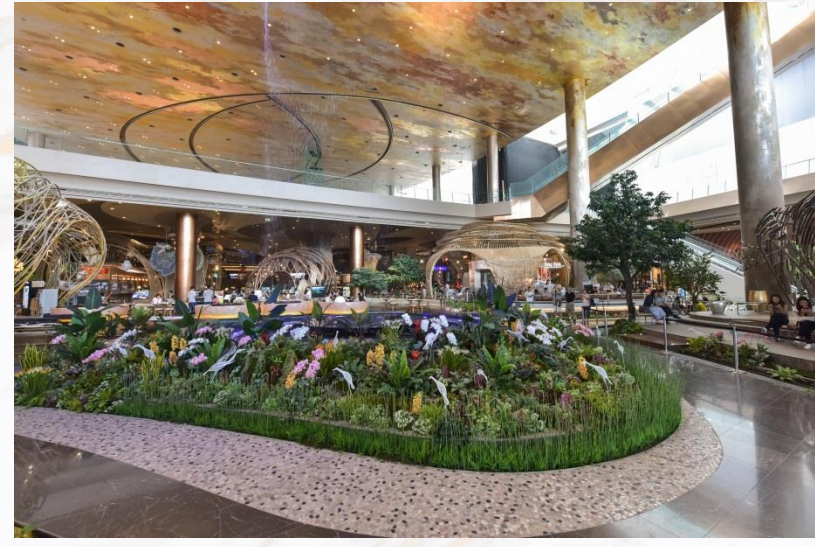

true icon
HALL

ICONSIAM
THE ICON OF ETERNAL PROSPERITY

Wedding Package

ICONSIAM

THE ICON OF ETERNAL PROSPERITY

ICONSIAM

ICONSIAM is strongly determined to open a new chapter in the history of Thailand. It represents a world-class project that is the most complete and spectacular project ever undertaken in Thailand along the bank of the Chao Phraya River. For the past five years, it has jointly formulated a plan with civil society, and the public and private sectors to invest in the first integrated transportation system that connects all modes of transport in Thailand including land, rail and water. This will improve the traffic flow in surrounding areas and set an example of effective urban development planning. ICONSIAM also participated in the formulation of a master plan to turn the Chao Phraya River into a new global destination that offers an unparalleled experience. That is because the entire stretch of this great river represents all aspects of what is special about Thailand and the Thai people. ICONSIAM will connect with different places along the river to make the whole world see the importance of the Chao Phraya River as the center of Bangkok.

TRUE ICON HALL

TRUE ICON HALL is one of ICONSIAM's seven wonders, spans a gross area of 12,000 square meters and is home to 2 main halls that take up 2,775 square meters in total and 1,200-square meter foyer called Suralai Hall that overlooks the Chao Phraya River. These innovative halls are fully equipped with the most efficient ultra-high-speed internet and double operable walls to make divided halls completely soundproof. It also features 14 meeting rooms for 20 to 200 seats and can be flexibly combinable up to 520 theatre-style seatings.

Marvelous View for Pre Wedding Shoot

Marvelous View for Pre Wedding Shoot

Hall 1+2, Suralai Hall

Maximum Persons

Cocktail	950 persons
International Buffet	500 persons
Western Set	500 persons
Chinese Set	500 persons